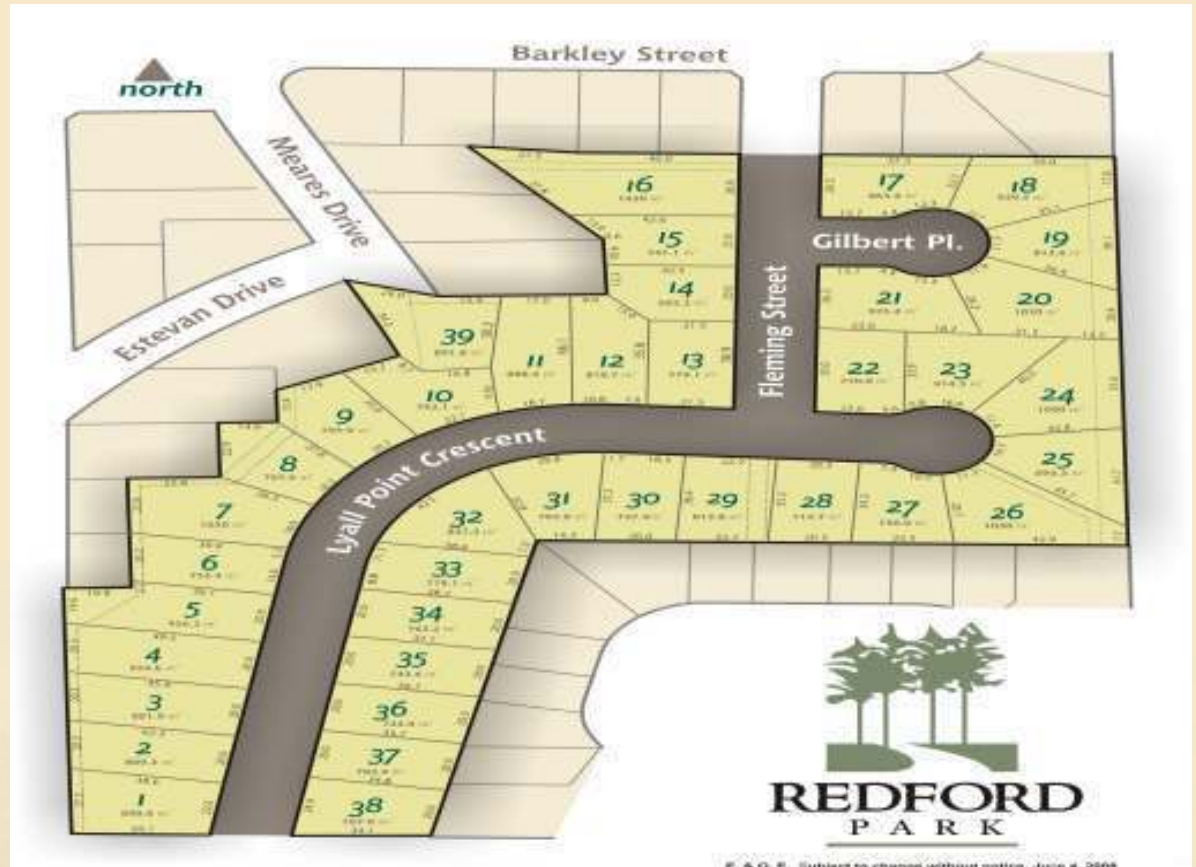

Lyll Point Cres- Fleming St. - Gilbert Place \$79,900

Redford Heights

Sq. Feet

Bedrooms | Bathrooms | Sq. Feet | 39 lots, 7 sold. Build your dream home here! Redford Park is sure to become one of Port Alberni's most desirable neighbourhoods. Building scheme is in place to protect your investment. Most lots have mountain views. Act now to secure your dream home site. Welcome home. Building lots starting at \$79,900, call Clark Power for package. ... more info ... www.powerhousesells.ca/real-estate/index.php?listing=139